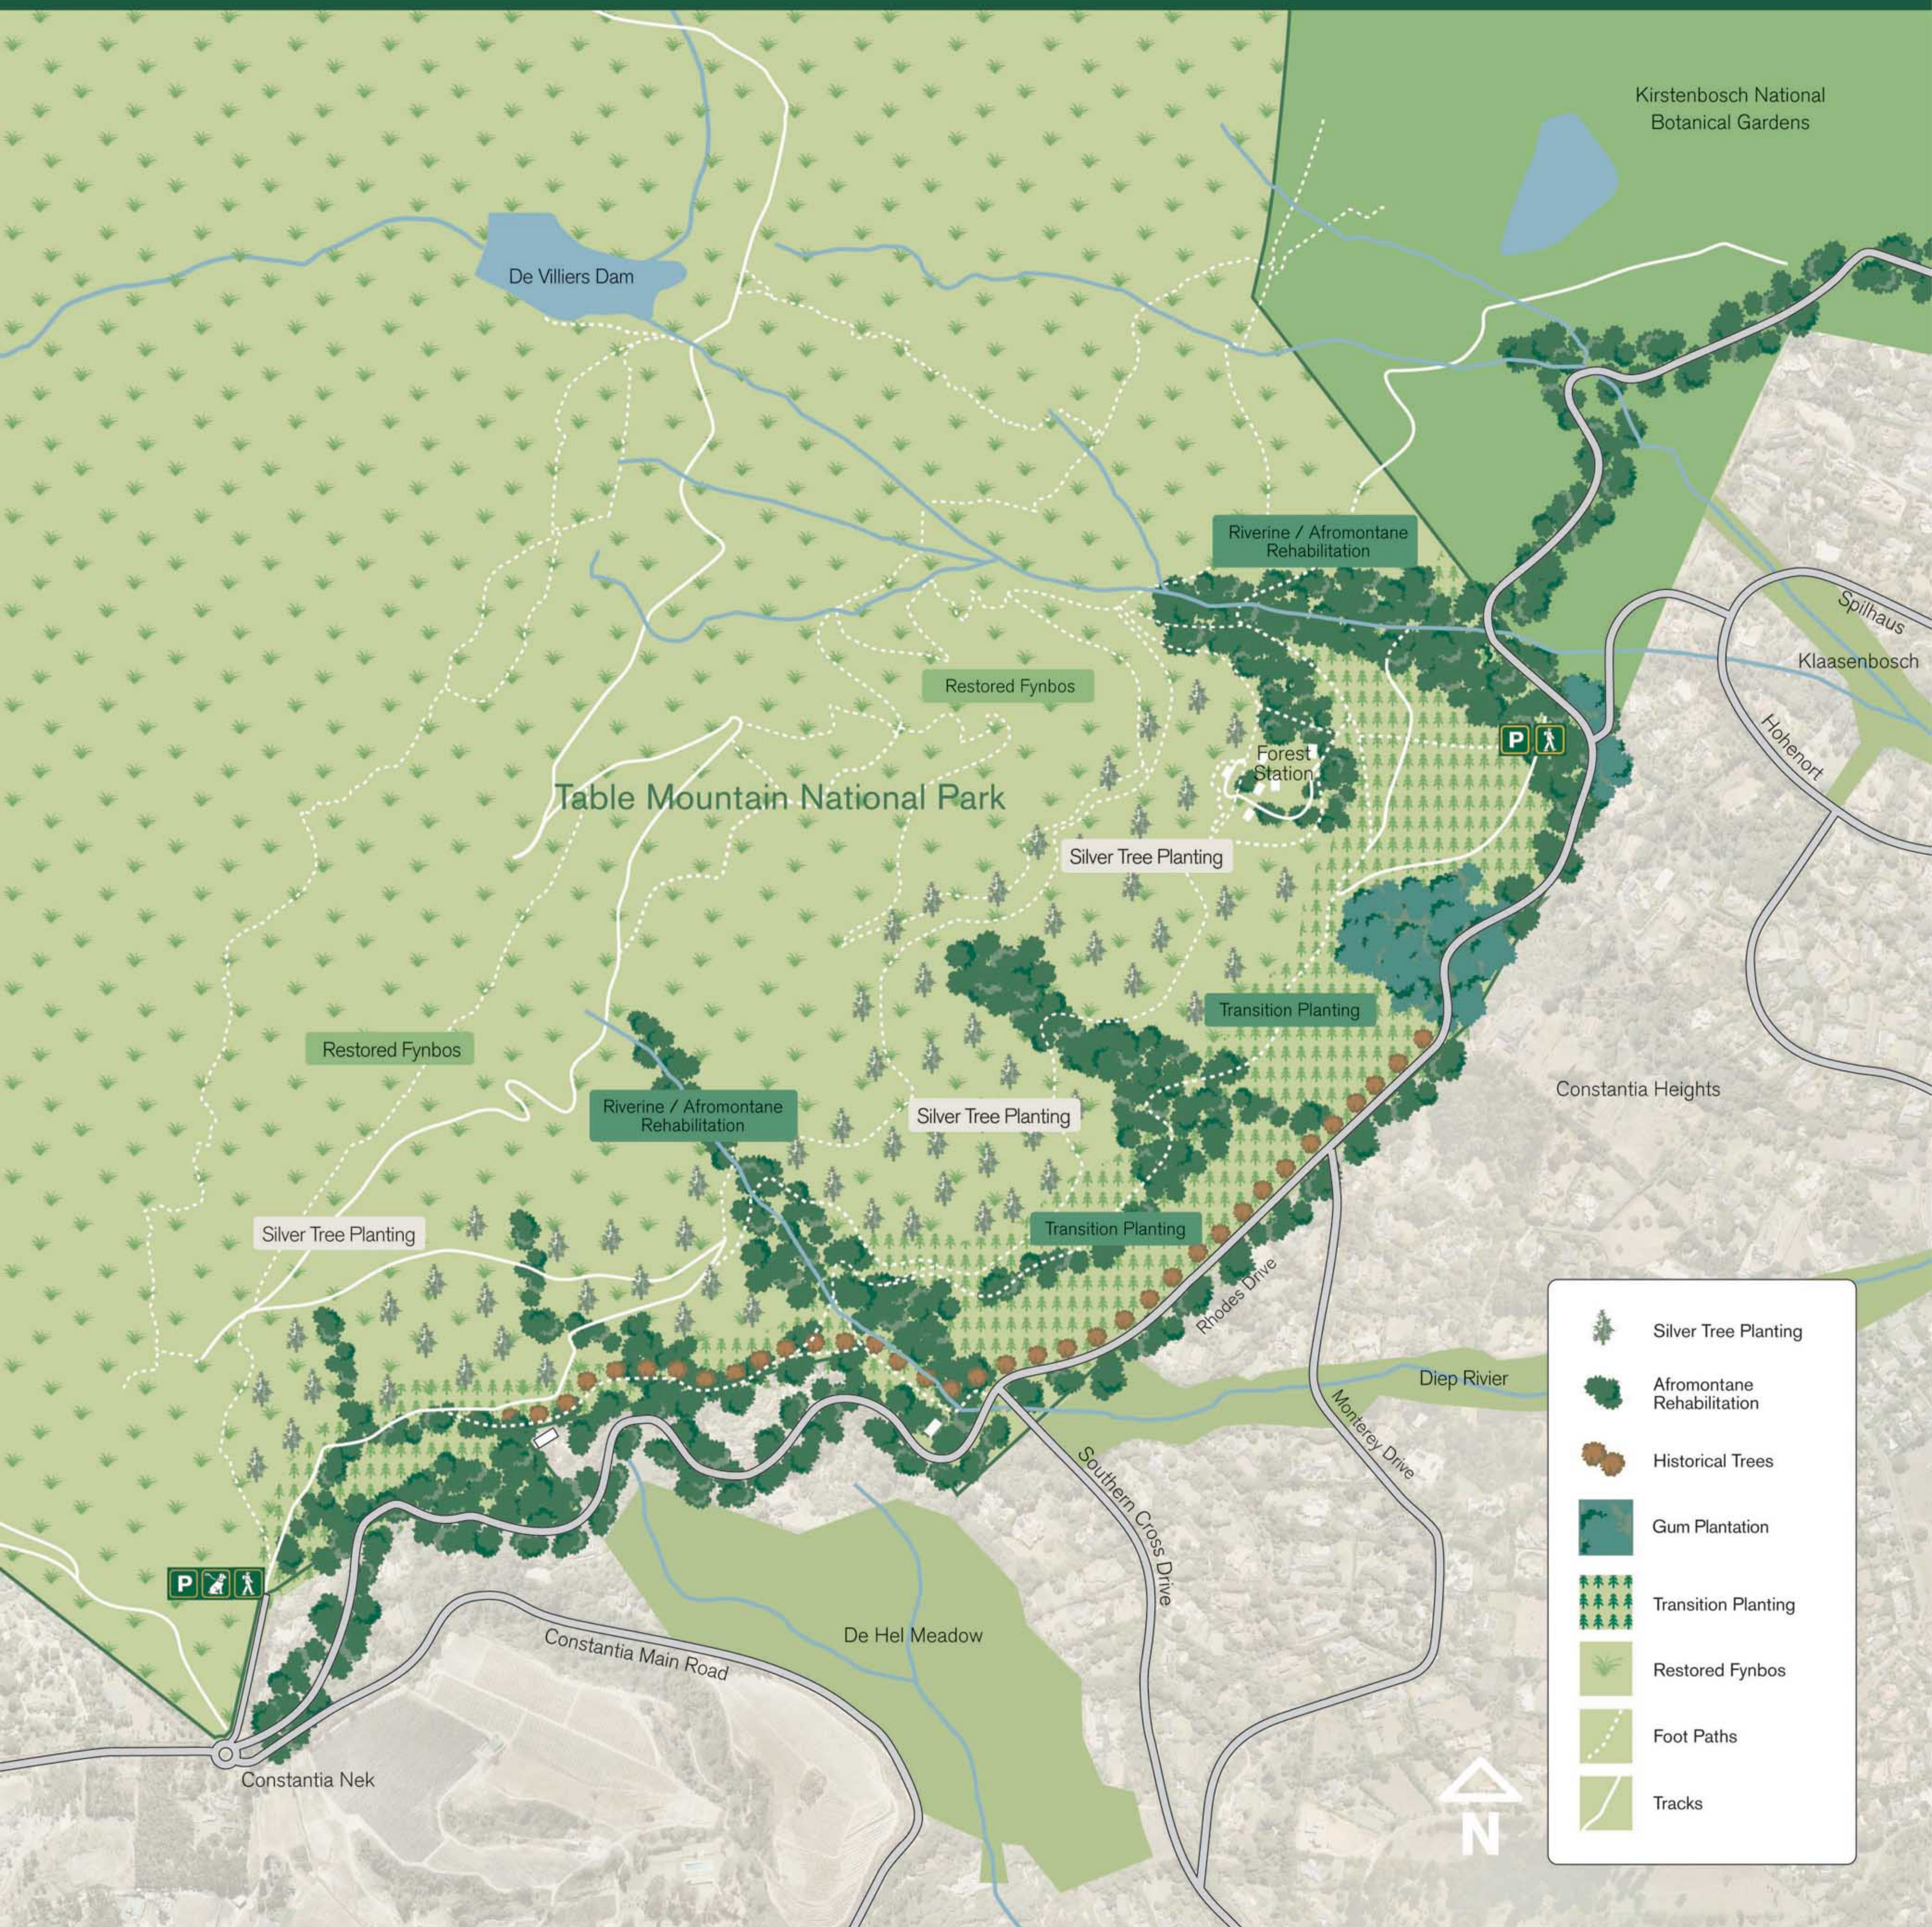

Cecilia Park

an Illustrated vision for the future

The long term vision for the new Cecilia 'Park' is one in which:

- managed shaded recreational areas are provided;
- sustainable areas and corridors for endangered fynbos vegetation types have been secured; and
- the key heritage resources are protected.

South African
NATIONAL PARKS

Table Mountain National Park

A Park for All, Forever 'n Park vir Almal, vir Altyd
iPaka yoluntu lonke ngonaphakade